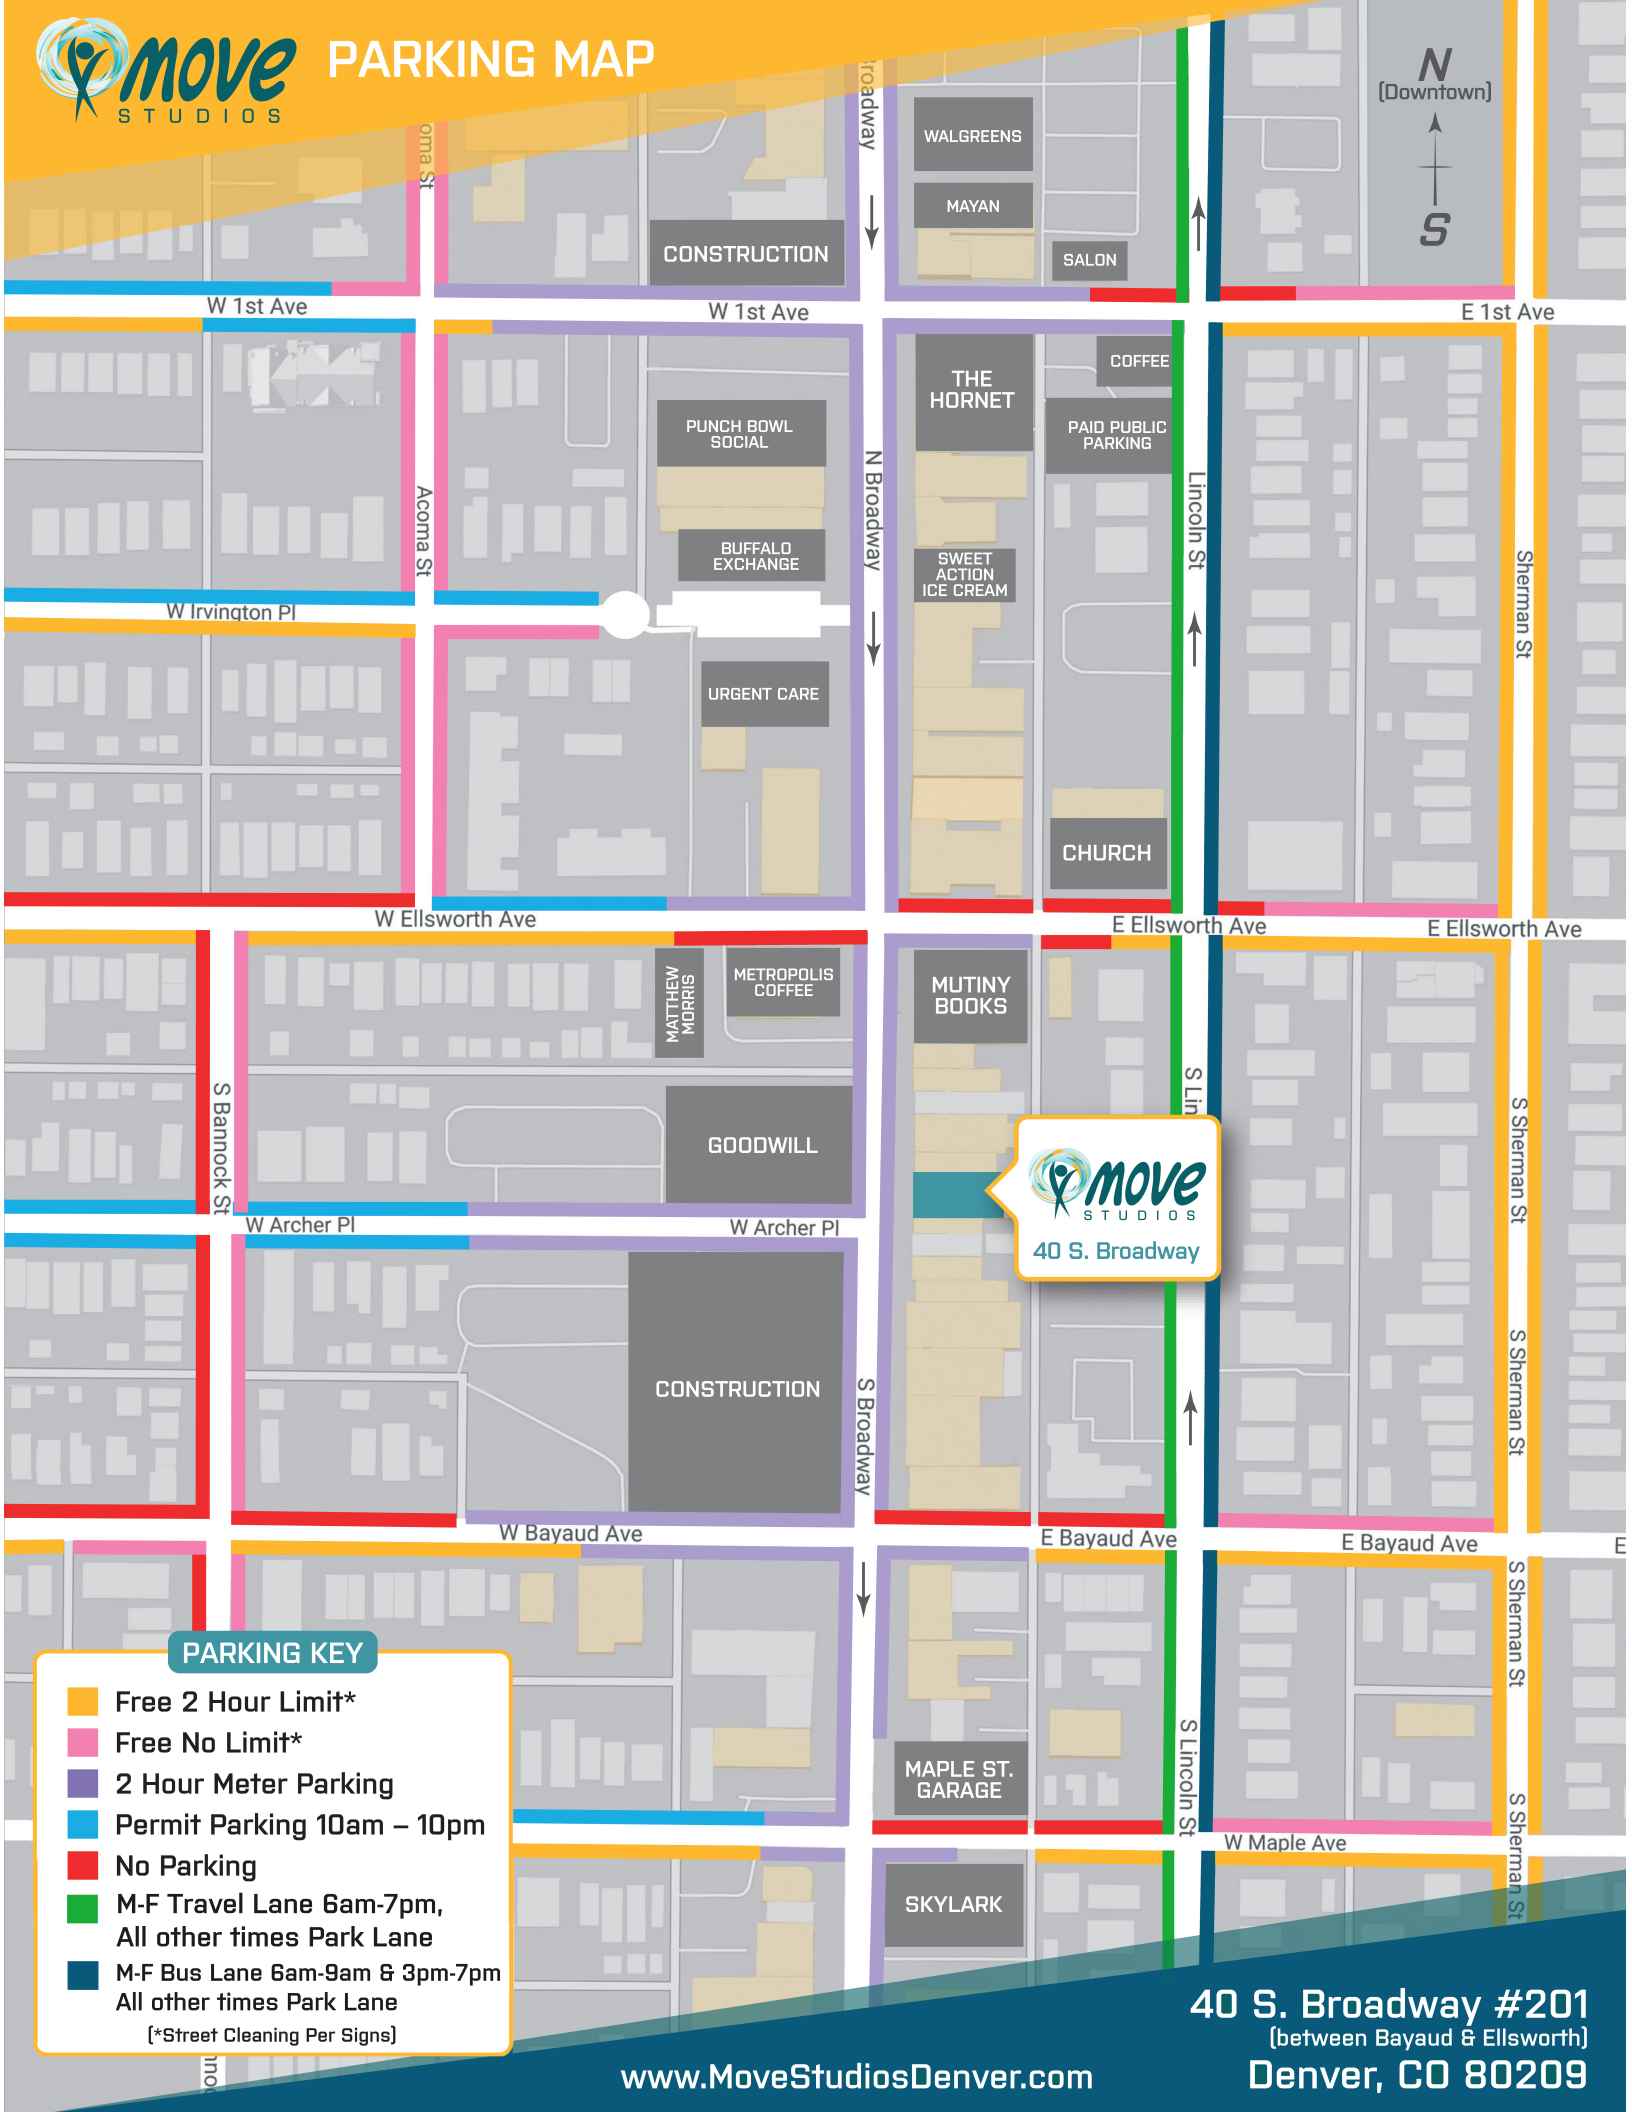

PARKING MAP

PARKING KEY

- Free 2 Hour Limit*
- Free No Limit*
- 2 Hour Meter Parking
- Permit Parking 10am – 10pm
- No Parking
- M-F Travel Lane 6am-7pm,
All other times Park Lane
- M-F Bus Lane 6am-9am & 3pm-7pm
All other times Park Lane

(*Street Cleaning Per Signs)

40 S. Broadway #201
 (between Bayaud & Ellsworth)
 Denver, CO 80209